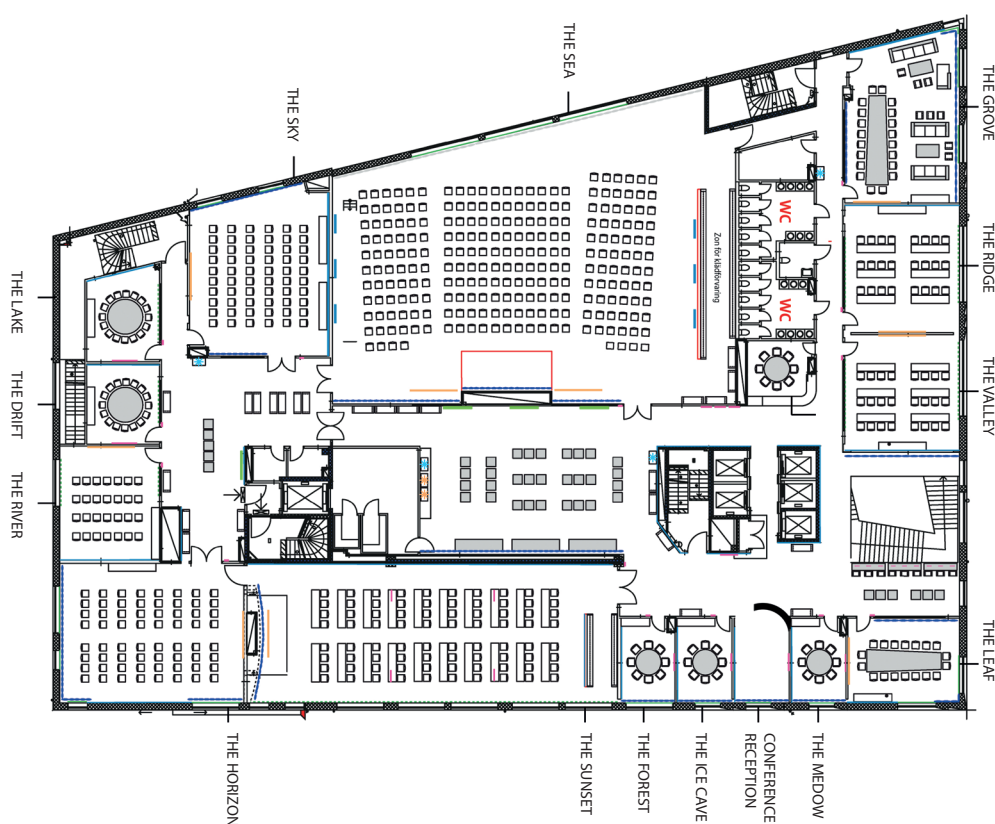

MEETING ROOMS

Being a modern, international atmosphere the hotel is the perfect setting for board meetings, conferences and events. We offer 15 spacious and modern meeting rooms that hold 8-295 guests. We aim to create the best possible conditions for a successful and rewarding conference and look forward to fulfilling your needs.